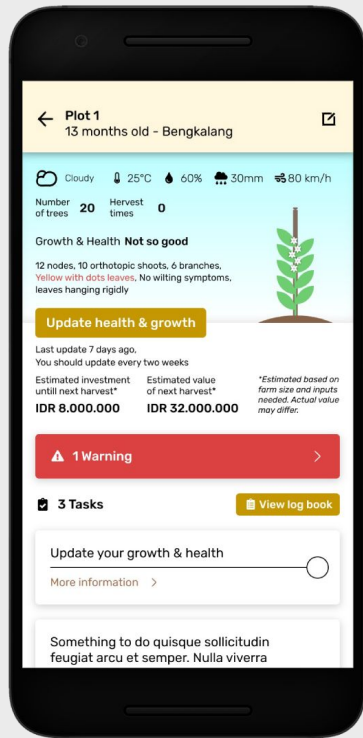

Peringatan Irigasi

Berdasar pada data satelit kita mengetahui apakah kondisi kelembaban tanah dalam kondisi yang menyebabkan kelayuan